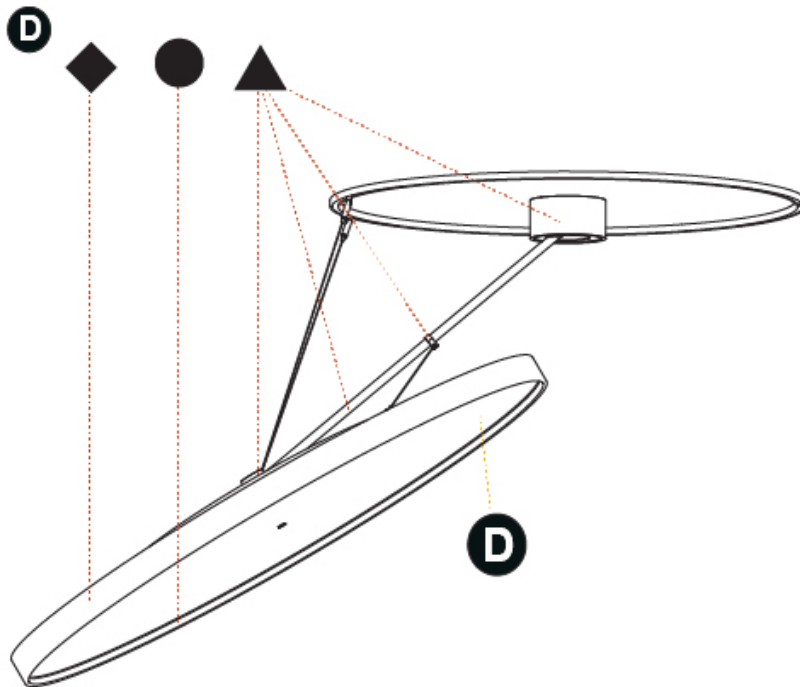

RATINGS AND CERTIFICATIONS

Certified By: Certified for North American Standards
IP rating: IP20

SIGN DIVA DANCER KORONA SUSPENSION

A30883-

PROJECT	_____
TYPE	_____
SPECIFIER	_____
QUANTITY	_____
DATE	_____